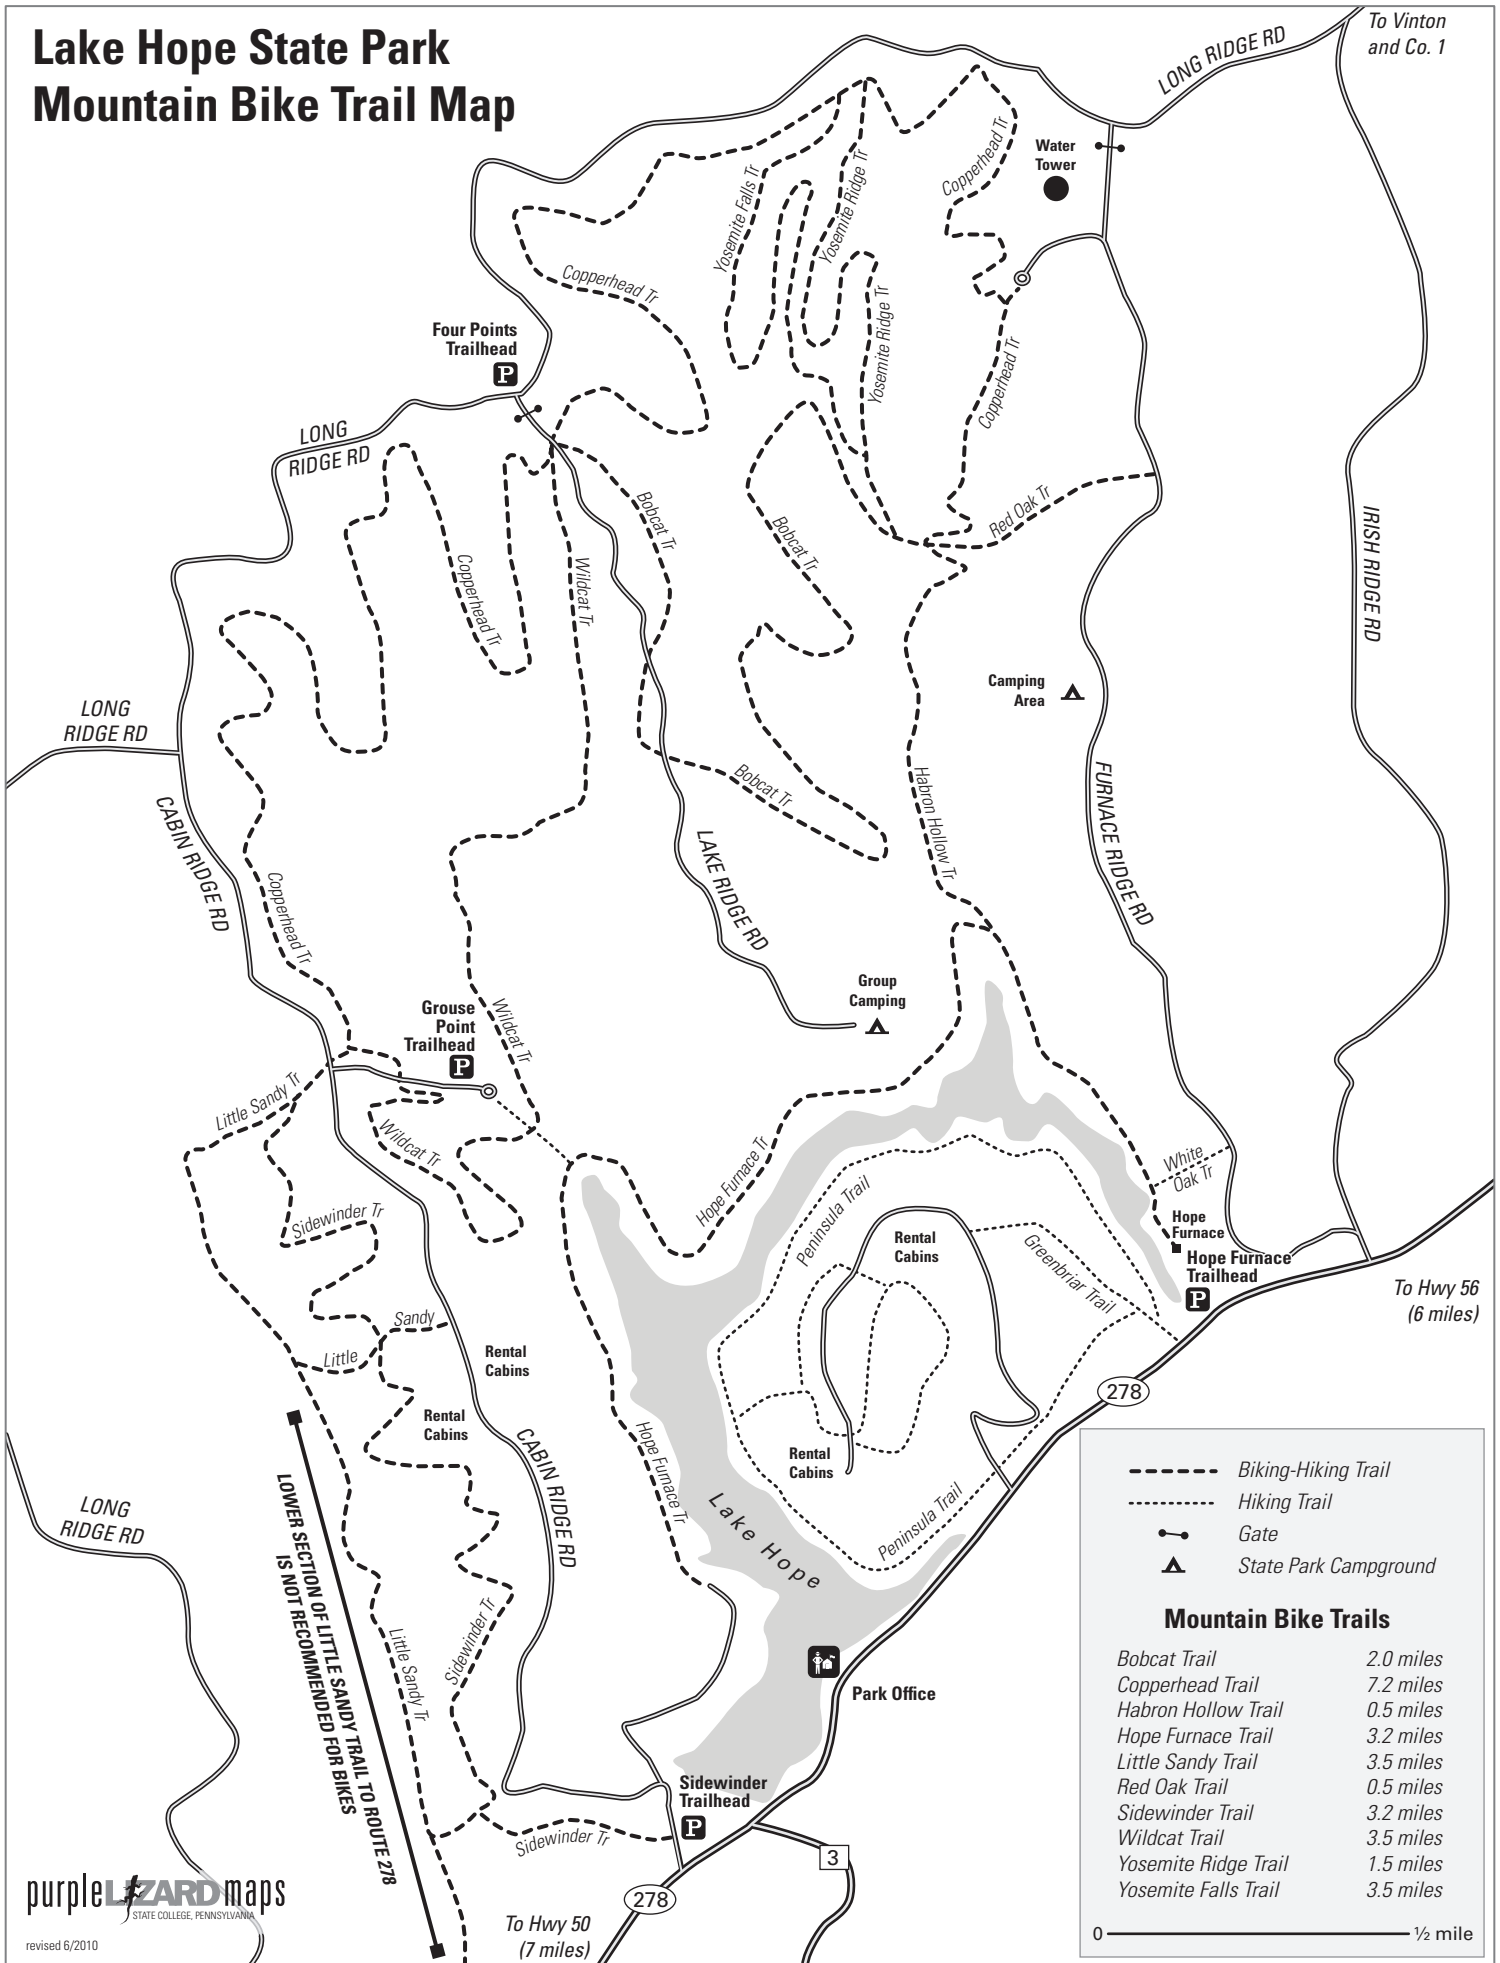

# Lake Hope State Park Mountain Bike Trail Map

To Vinton  
and Co. 1

- - - Biking-Hiking Trail  
 - - - Hiking Trail  
 - Gate  
 ▲ State Park Campground

**Mountain Bike Trails**

Bobcat Trail	2.0 miles
Copperhead Trail	7.2 miles
Habron Hollow Trail	0.5 miles
Hope Furnace Trail	3.2 miles
Little Sandy Trail	3.5 miles
Red Oak Trail	0.5 miles
Sidewinder Trail	3.2 miles
Wildcat Trail	3.5 miles
Yosemite Ridge Trail	1.5 miles
Yosemite Falls Trail	3.5 miles

0 ————— 1/2 mile